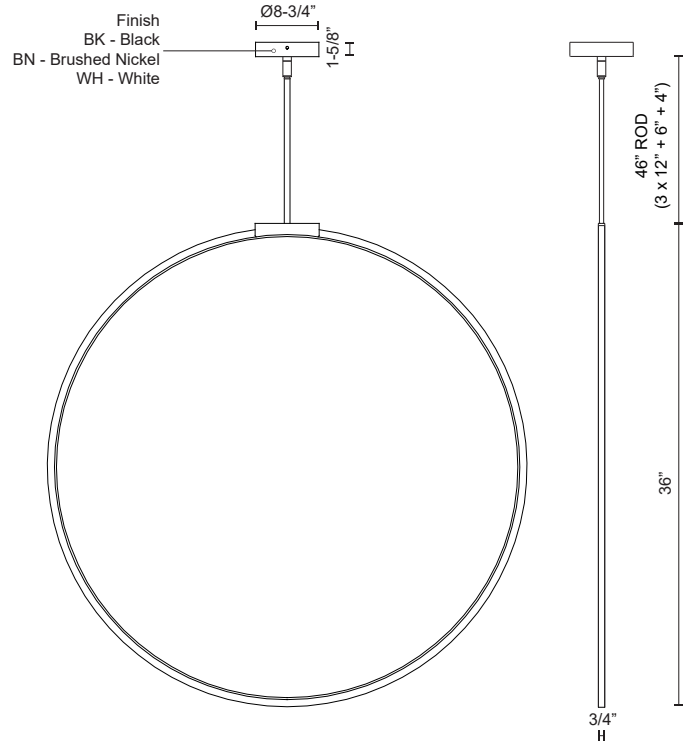

CIRQUE PD82536

PENDANTS

PROJECT

PD82536-BK
Black

PD82536-BN
Brushed Nickel

PD82536-WH
White

SPECIFICATION DETAILS

Fixture Dimensions	L36" x W3/4" x H36"
Light Source	LED with DC Driver
Wattage	46W
Total Lumens	4000lm
Delivered Lumens	BK-2115lm; BN-2240lm; WH-2585lm;
Voltage	120V
Color Temperature	3000K
CRI (Ra)	90CRI
Optional Color Temps	2700K - 5000K Available, Minimum Order Quantities Apply
LED Rated Life	50,000 hours
Dimming	100% - 10%, TRIAC or ELV Dimmer (Not Included)
Diffuser Details	Frosted Silicone Diffuser
Adjustable	Yes
Rod Length	46" Max (3x12" + 1x6" + 1x4")
Minimum Hang Height	44"
Sloped Ceiling Adaptable	Yes, Up to 45 Degrees
Location	Dry
Canopy Dimensions	D8-3/4" x H1-5/8"
Paint Finish	BK02; BN01; WH02;

* For custom options, consult factory for details.

* For warranty information, please visit www.kuzcolighting.com/warranty

DESCRIPTION

Aluminum ring with circular ceiling mount. Circular profile. Flexible silicon-rubber diffuser. Metallic & matte powder-coated finishes. Up and down light.